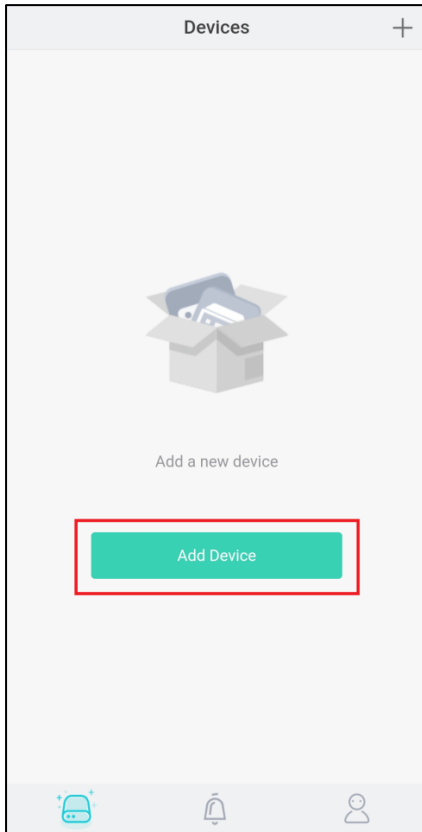

Procedures:

1. Open the WBOX VMS1 application on your Android phone, and then click '**Add Device**'.