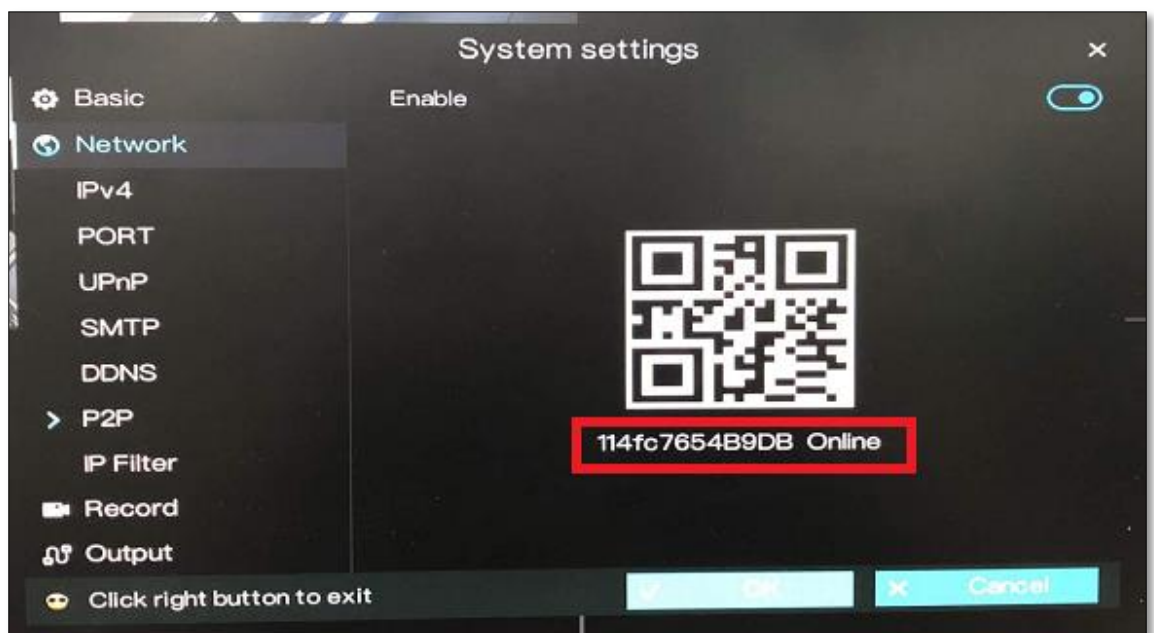

How can I add a Hybrid DVR to the WBOX VMS1 app on my Android or IOS phone via P2P (Scan QR Code)?

Product Models: **0E-HD4C1TB**, **0E-HD8C2TB** and **0E-HD16C2TB**

Preparation:

1. Download and install the correct application which is **WBOX VMS1**.

Phone OS	Android	IOS
Where to download	Google Play http://goo.gl/ppmCM4	App Store http://apple.co/2KYloEg
Required Phone OS Version	Android 5.0 or later	IOS 8.0 or later
Current App Version	V3.4.0 2018-09-26 	V12 2018-09-27

1. Please ensure that the device is connected to a network and the status is '**Online**'. You can find this information under **System settings > Network > P2P > Enable**.
   1. Make sure that the device is connected to a router with Internet access.
   2. Change the network settings on the device interface. You can find the network settings in **System settings > Network > IPv4**.
      1. The device IP address should stay in the IP address range of the router's gateway.
      2. Net mask should be the one indicated on the router settings or 255.255.255.0.
      3. The gateway should be the router's local IP address or gateway.
      4. DNS server can be your router's DNS server or you can use 8.8.8.8 and 8.8.4.4.