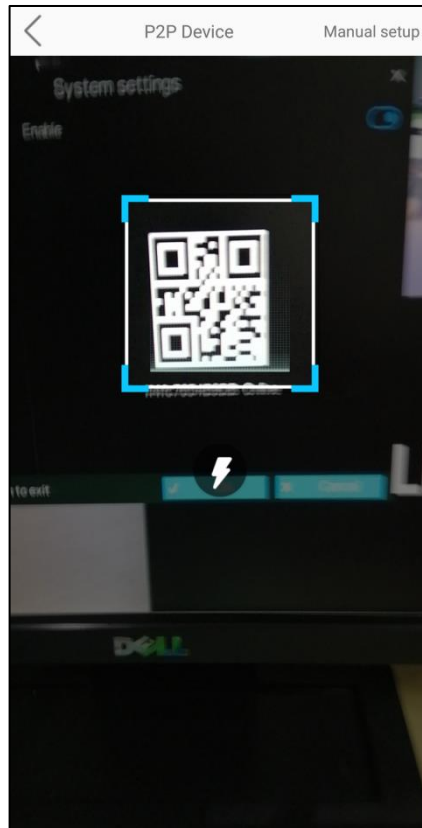

How can I add a Hybrid DVR to the WBOX VMS1 app on my Android or IOS phone via P2P (Scan QR Code)?

Product Models: **0E-HD4C1TB**, **0E-HD8C2TB** and **0E-HD16C2TB**

Preparation:

- Download and install the correct application which is **WBOX VMS1**.

- Please ensure that the device is connected to a network and the status is '**Online**'. You can find this information under **System settings > Network > P2P > Enable**.
 - Make sure that the device is connected to a router with Internet access.
 - Change the network settings on the device interface. You can find the network settings in **System settings > Network > IPv4**.
 - The device IP address should stay in the IP address range of the router's gateway.
 - Net mask should be the one indicated on the router settings or 255.255.255.0.
 - The gateway should be the router's local IP address or gateway.
 - DNS server can be your router's DNS server or you can use 8.8.8.8 and 8.8.4.4.

Procedures:

1. Open the WBOX VMS1 application on your Android phone, and then click '**Add Device**'.

2. Tap '**P2P Device**' and scan the QR code of the P2P that is indicated on the DVR interface. The QR code is located in **System settings > Network > P2P**.