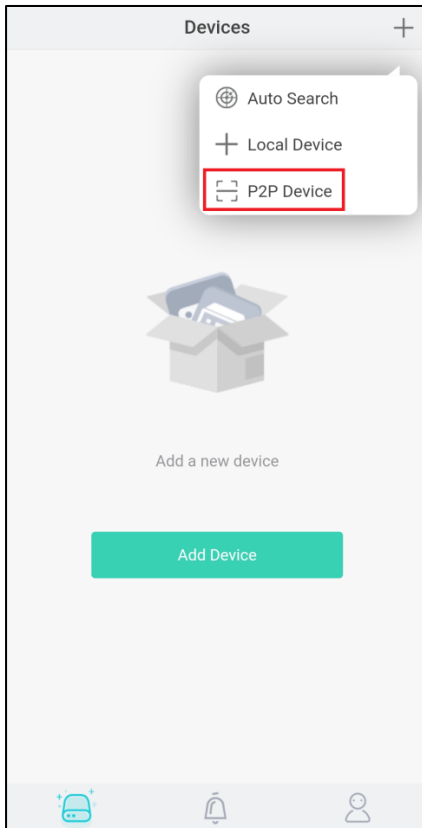

How can I add a Hybrid DVR to the WBOX VMS1 app on my Android or IOS phone via P2P (Scan QR Code)?

Product Models: **0E-HD4C1TB**, **0E-HD8C2TB** and **0E-HD16C2TB**

Preparation:

- Download and install the correct application which is **WBOX VMS1**.

- Please ensure that the device is connected to a network and the status is '**Online**'. You can find this information under **System settings > Network > P2P > Enable**.
 - Make sure that the device is connected to a router with Internet access.
 - Change the network settings on the device interface. You can find the network settings in **System settings > Network > IPv4**.
 - The device IP address should stay in the IP address range of the router's gateway.
 - Net mask should be the one indicated on the router settings or 255.255.255.0.
 - The gateway should be the router's local IP address or gateway.
 - DNS server can be your router's DNS server or you can use 8.8.8.8 and 8.8.4.4.

Procedures:

1. Open the WBOX VMS1 application on your Android phone, and then click '**Add Device**'.

2. Tap '**P2P Device**' and scan the QR code of the P2P that is indicated on the DVR interface. The QR code is located in **System settings > Network > P2P**.