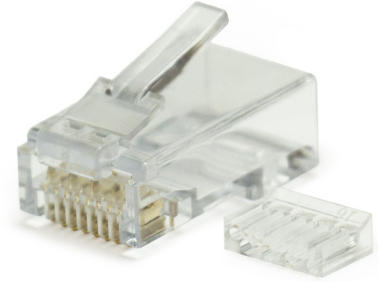

## STANDARD 2-PC CAT6 RJ45 CONNECTOR

OE-CAT6PRNG - 100 PCS

COMPATIBLE CRIMP TOOL:  
OE-RJ45TOOL

The WBOX Standard 2-PC CAT6 modular plugs are designed for RJ45 connector installations. Designed for the conductors to be arranged in a high low stagger for high performance. The 2 pronged contacts provide reliable connections with solid and stranded wire.

- CABLE TYPE: CAT5E
- CONNECTOR TYPE: RJ45
- SOLID OR STRANDED, 24 - 23 AWG
- POSITION & CONTACTS: 8P 8C
- PVC PLASTIC; 50 $\mu$  GOLD PLATED CONTACTS
- HIGH LOW STAGGERED CONDUCTORS
- COLOR: CLEAR
- REQUIRED CRIMP TOOL: OE-RJ45TOOL

PART #: OE-CAT6PRNG  
QTY : 100 PCS  
UPC: 811914029410

LENGTH: 0.882"  
WIDTH: 0.459"  
HEIGHT: 0.420"

Product Certification:

FOR MORE INFORMATION,  
CONTACT YOUR ADI SALES PERSON.  
FOR TECHNICAL SUPPORT: 1-888-668-8808