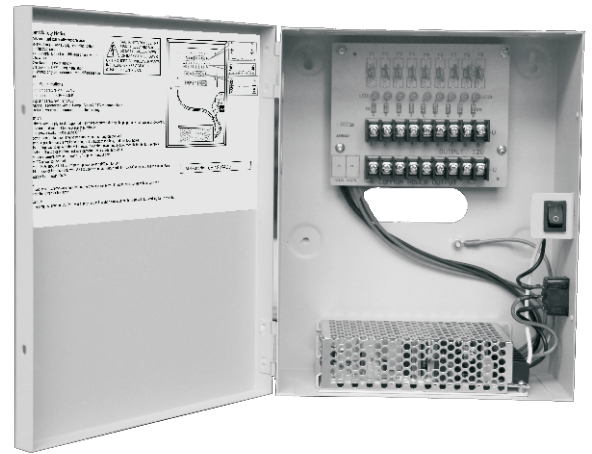

## 12VDC 7.5 AMP CCTV POWER SUPPLY

**0E-1275AD9**

The 0E-1275AD9 is a cost effective way to power up to 9 cameras in a security system. Individual class PTC fuses for each output as well as over current voltage protection that provides a high level of protection.

- CONNECT 9 CAMERAS
- CLASS 2 PTC OUTPUT PROTECTION
- WALL MOUNTABLE
- GROUNDED PLUG

PART #: **0E-1275AD9**

UPC: 811914027720

INPUT: **100-240VAC**

OUTPUT: **12VDC 7.5A 9CH**

OUTPUT FUSE RATING: **1.1AMP**

DIMENSION: **10 3/64"x 8 17/64"x 3 35/64"**

WEIGHT: **4.19 LBS**

Product Certification:

FOR MORE INFORMATION,  
CONTACT YOUR ADI SALES PERSON.

[wboxtech.com](http://wboxtech.com)