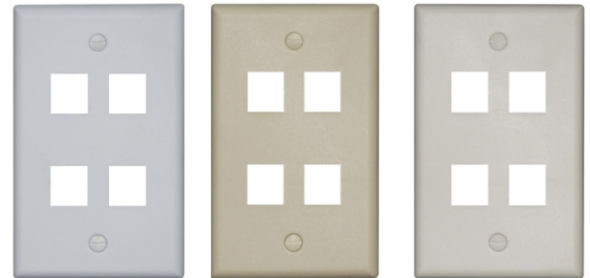

4 PORT SINGLE GANG FACEPLATE

0E-FP4WH(White)
0E-FP4IV(Ivory)
0E-FP4AL(Almond)

WBOX Faceplates are economical faceplates for the cost conscious homeowner. They are available in white, ivory, and almond with color-matched screws. WBOX Faceplates provide a professional appearance while keeping the wiring organized.

- Configured to fit standard single gang outlet box
- Designed to support the distribution voice, data and other communication needs to the work area for commercial and residential applications
- Rugged and durable construction
- Accommodates a wide variety of easy to snap-in modules, providing configuration flexibility
- Available WBOX Keystone Jacks
- Available in white, ivory and almond colors
- Available in 1, 2, 3 and 4 module single gang styles
- Supplied with mounting screws

Model: 0E-FP4WH
UPC: 811914025979

Model: 0E-FP4IV
UPC: 811914025986

Model: 0E-FP4AL
UPC: 811914025993

DIMENSION: 7.9"x4.13"x0.98"

WEIGHT: 0.11LBS

Product Certification: