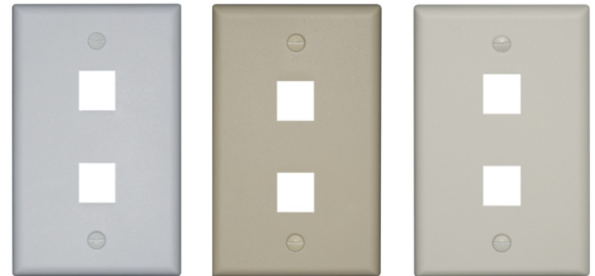

## 2 PORT SINGLE GANG FACEPLATE

**0E-FP2WH(White)**  
**0E-FP2IV(Ivory)**  
**0E-FP2AL(Almond)**

WBOX Faceplates are economical faceplates for the cost conscious homeowner. They are available in white, ivory, and almond with color-matched screws. WBOX Faceplates provide a professional appearance while keeping the wiring organized.

- Configured to fit standard single gang outlet box
- Designed to support the distribution voice, data and other communication needs to the work area for commercial and residential applications
- Rugged and durable construction
- Accommodates a wide variety of easy to snap-in modules, providing configuration flexibility
- Available WBOX Keystone Jacks
- Available in white, ivory and almond colors
- Available in 1, 2, 3 and 4 module single gang styles
- Supplied with mounting screws