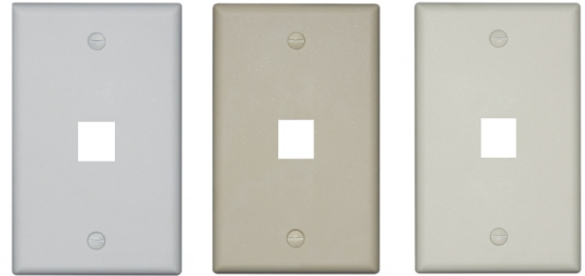

## 1 PORT SINGLE GANG FACEPLATE

**0E-FP1WH(White)**  
**0E-FP1IV(Ivory)**  
**0E-FP1AL(Almond)**

WBOX Faceplates are economical faceplates for the cost conscious homeowner. They are available in white, ivory, and almond with color-matched screws. WBOX Faceplates provide a professional appearance while keeping the wiring organized.

- Configured to fit standard single gang outlet box
- Designed to support the distribution voice, data and other communication needs to the work area for commercial and residential applications
- Rugged and durable construction
- Accommodates a wide variety of easy to snap-in modules, providing configuration flexibility
- Available WBOX Keystone Jacks
- Available in white, ivory and almond colors
- Available in 1, 2, 3 and 4 module single gang styles
- Supplied with mounting screws

Model: 0E-FP1WH  
UPC: 811914025887

Model: 0E-FP1IV  
UPC: 811914025894

Model: 0E-FP1AL  
UPC: 811914025900

DIMENSION: 7.9"x4.13"x0.98"

WEIGHT: 0.105LBS

Product Certification: