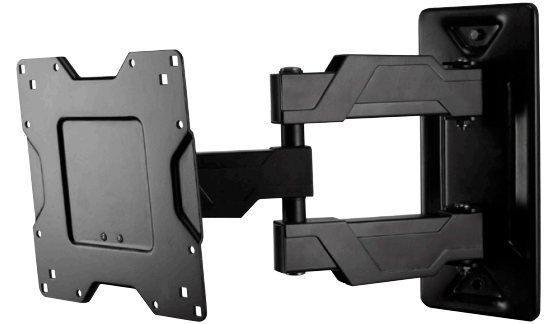

FULL MOTION MEDIUM TV MOUNT

0E-80AM3763
COMMERCIAL AND RESIDENTIAL
TV WALL MOUNT

The 0E-80AM3763 is ideal for consumers looking for a low-profile and easy-to-use large full motion mount. Take the guess work out of choosing your perfect mount! The 0E-80AM3763 is compatible with most 37–63" TVs on the market today.

- FITS 37–63" TVs UP TO 80 LBS
- ARM DESIGN PROVIDES AMPLE THROW AND NESTS CENTERED ON THE WALL
- POST-INSTALLATION LEVELING
- VESA 200 X 200 TO 600 X 400 (mm)
- TILT, PAN AND SWIVEL FOR MAXIMUM VIEWING FLEXIBILITY
- EXTENDS 14" FROM WALL WHEN IN USE AND RETRACTS TO 3.2" WHEN NOT IN USE
- INCLUDES COMPLETE HARDWARE KIT

PART #: **0E-80AM3763**

UPC: 811914020172

LENGTH: **13.82"**

WIDTH: **11.85"**

HEIGHT: **4.33"**

WEIGHT: **10.79 LBS**

Product Certification:

FOR MORE INFORMATION,
CONTACT YOUR ADI SALES PERSON.