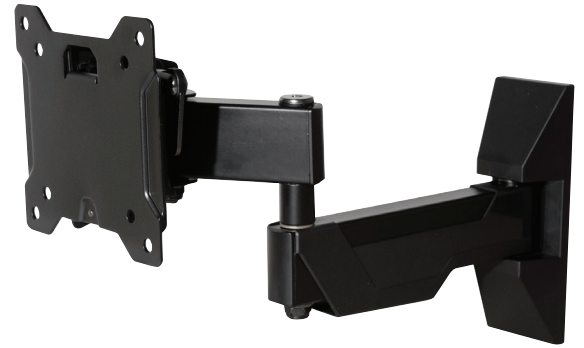

## FULL MOTION SMALL TV MOUNT

**0E-40APM1337**  
**COMMERCIAL AND RESIDENTIAL**  
**TV WALL MOUNT**

The 0E-40APM1337 is ideal for entry-level consumers looking for a low-profile and easy-to-use small full motion mount. The 0E-40APM1337 is a single-arm full motion mount that is compatible with most TVs up to 37" on the market today.

- FITS 13–37" TVs UP TO 40 LBS
- POST-INSTALLATION LEVELING
- VESA 75 X 75 TO 200 X 200 (mm)
- TILT, PAN AND SWIVEL FOR MAXIMUM VIEWING FLEXIBILITY
- SIMPLE TO INSTALL AND USE
- EXTENDS 13.7" FROM WALL WHEN IN USE AND RETRACTS TO TO 3.0" WHEN NOT IN USE
- INCLUDES COMPLETE HARDWARE KIT

PART #: **0E-40APM1337**

UPC: 811914020196

LENGTH: **9.9"**

WIDTH: **9.7"**

HEIGHT: **3.8"**

WEIGHT: **4.6 LBS**

Product Certification:

FOR MORE INFORMATION,  
CONTACT YOUR ADI SALES PERSON.