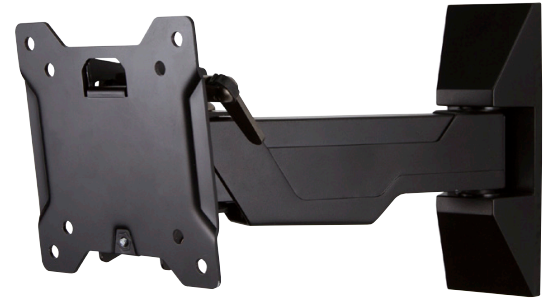

## FULL MOTION SMALL TV MOUNT

**0E-40AM1337**  
**COMMERCIAL AND RESIDENTIAL**  
**TV WALL MOUNT**

The 0E-40AM1337 is ideal for entry-level consumers looking for a low-profile and easy-to-use small full motion mount. The 0E-40AM1337 is a single-arm full motion mount that is compatible with most TVs up to 37" on the market today.

- FITS 13–37" TVs UP TO 40 LBS
- POST-INSTALLATION LEVELING
- VESA 75 X 75 TO 200 X 200 (mm)
- TILT, PAN AND SWIVEL FOR MAXIMUM VIEWING FLEXIBILITY
- SIMPLE TO INSTALL AND USE
- EXTENDS 9.5" FROM WALL WHEN IN USE AND RETRACTS TO TO 3.8" WHEN NOT IN USE
- INCLUDES COMPLETE HARDWARE KIT

PART #: **0E-40AM1337**

UPC: 811914020158

LENGTH: **11.26"**

WIDTH: **7.91"**

HEIGHT: **2.99"**

WEIGHT: **3.45 LBS**

Product Certification:

FOR MORE INFORMATION,  
CONTACT YOUR ADI SALES PERSON.