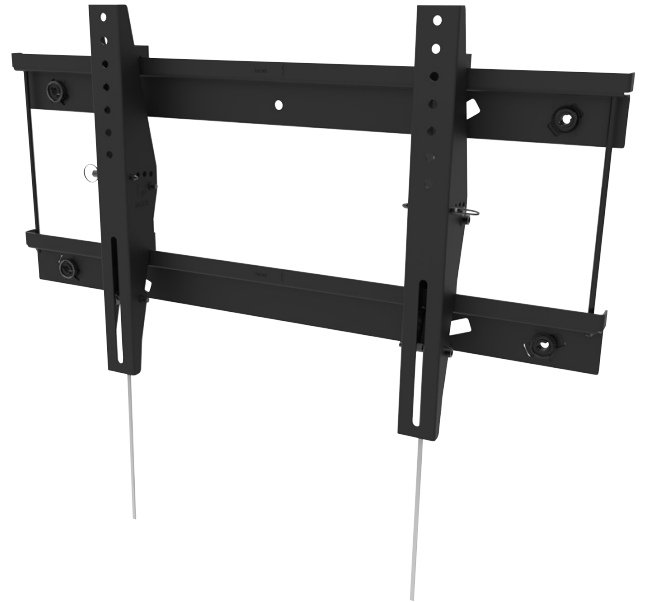

TILT X-LARGE TV MOUNT

0E-175TP3790
COMMERCIAL AND RESIDENTIAL
TV WALL MOUNT

The 0E-175TP3790 is a low-cost, low-profile mounting solution for extra large, thin profile TVs.

- FITS 37-90" TVS UP TO 175 LBS
- OPEN ARCHITECTURE WALL PLATE & UNIVERSAL RAILS
- AUTO-LOCKING MECHANISM SECURES RAILS TO BACK PLATE
- SWIFLEVEL™ FOR TOOLLESS POST-INSTALL LEVELING
- VESA 200 X 200 TO 600 X 400 (mm)
- TILT UP TO +10° TO REDUCE GLARE
- SIMPLE TO INSTALL AND USE
- INCLUDES COMPLETE HARDWARE KIT
- WARRANTY: 60 MONTHS

PART #: **0E-175TP3790**

UPC: 811914024651

LENGTH: **32.4"**

WIDTH: **14.1"**

HEIGHT: **3.1"**

WEIGHT: **13.0 LBS**

Product Certification:

FOR MORE INFORMATION,
CONTACT YOUR ADI SALES PERSON.