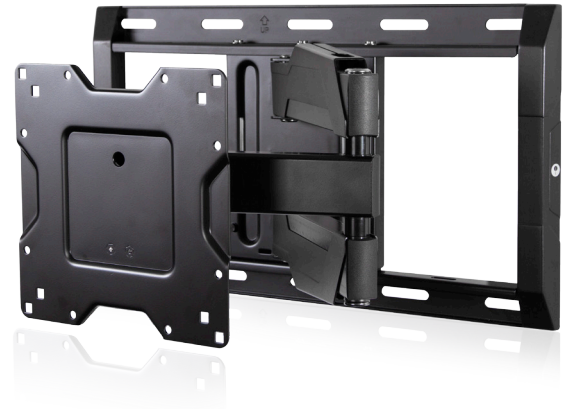

FULL MOTION LARGE TV MOUNT

0E-120AM4370
COMMERCIAL AND RESIDENTIAL
TV WALL MOUNT

Tilt, pan, swivel and pull your TV away from the wall with the 0E-120AM4370. It fits most 43–70" TVs up to 120 lbs., is easy to install and has many great features like cable management and post-installation leveling.

- FITS 43–70" UP TO 120 LBS
- OPEN FRAME PROVIDES AMPLE ROOM FOR POWER AND A/V CUTOUTS BEHIND TV
- POST-INSTALLATION LEVELING
- VESA 200 X 200 TO 600 X 400 (mm)
- TILT, PAN AND SWIVEL FOR MAXIMUM VIEWING FLEXIBILITY
- SIMPLE TO INSTALL AND USE
- EXTENDS 19" FROM WALL WHEN IN USE AND RETRACTS TO TO 3.8" WHEN NOT IN USE
- INCLUDES COMPLETE HARDWARE KIT

PART #: **0E-120AM4370**

UPC: 811914020660

LENGTH: **23.2"**

WIDTH: **12.8"**

HEIGHT: **4.5"**

WEIGHT: **16.4 LBS**

Product Certification:

FOR MORE INFORMATION,
CONTACT YOUR ADI SALES PERSON.