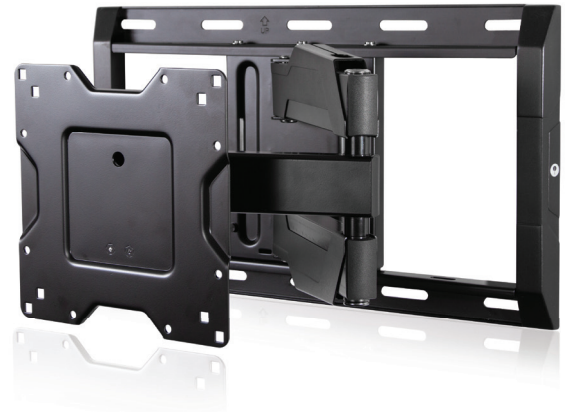

FULL MOTION LARGE TV MOUNT

0E-120AM4380
COMMERCIAL AND RESIDENTIAL
TV WALL MOUNT

Tilt, pan, swivel and pull your TV away from the wall with the 0E-120AM4380. It fits most 43–80" TVs up to 120 lbs., is easy to install and has many great features like cable management and post-installation leveling.

- FITS 43–80" UP TO 120 LBS
- OPEN FRAME PROVIDES AMPLE ROOM FOR POWER AND AV CUTOUTS BEHIND TV
- POST-INSTALLATION LEVELING
- VESA 200 X 200 TO 600 X 400 (mm)
- TILT, PAN AND SWIVEL FOR MAXIMUM VIEWING FLEXIBILITY
- SIMPLE TO INSTALL AND USE
- EXTENDS 19" FROM WALL WHEN IN USE AND RETRACTS TO TO 3.8" WHEN NOT IN USE
- INCLUDES COMPLETE HARDWARE KIT
- WARRANTY: 60 MONTHS

PART #: **0E-120AM4380**

UPC: 811914024668

LENGTH: **23.2"**

WIDTH: **12.8"**

HEIGHT: **4.5"**

WEIGHT: **16.4 LBS**

Product Certification:

FOR MORE INFORMATION,
CONTACT YOUR ADI SALES PERSON.