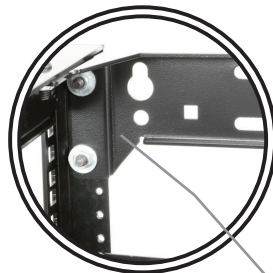

The 0E-CRS14U is a versatile 14 space skeleton rack that is designed to be quickly assembled and very stable. Ideal for small AV systems, security & cctv equipment, the 0E-CRS14U is easily at home in a variety of locations. Office, boardroom, hospitality, security, bar/restaurant, in-home, just to name a few. Flat-packed to save space the 0E-CRS14U is easily assembled and includes all of the hardware to do so. Industry standard spacing allows for any standard rack accessories to be used. Fully welded sides ensure correct alignment and increase stability, while leveling feet allow this product to be placed on any surface. In addition, the 0E-CRS14U is wall mountable and comes complete with the mounting bolts and wall anchors. If your job calls for rack mounting on a budget, the 0E-CRS14U is the piece for you.

0E-CRS14U

Weight Capacity:

500 lb On Floor

175 lb Wall-Mounted

Quality Steel Construction

Modular-Stackable Design

Welded Sides for Quick Assembly

Leveling Feet

Includes All Necessary Hardware

Fully welded sides for increased stability

*Accepts any standard rack shelving, blanks and accessories
Uses 5mm rack screws

Leveling feet to allow for uneven surfaces and height adjustment