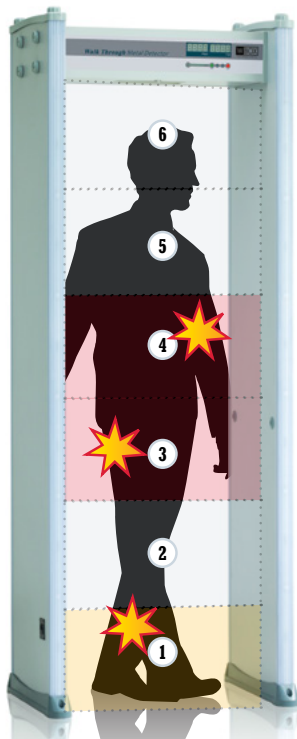

ADVANCED SECURITY

MADE SIMPLE RELIABLY, AFFORDABLY!

VISIT YOUR LOCAL ADI TO LEARN MORE!

View products on the web: www.wboxtech.com

W BOX TECHNOLOGIES 6 ZONE WALK THROUGH METAL DETECTOR

High performance at an everyday low price!

- Six detection zones, each with independent sensitivity controls, indicate relative height of detected object
- Status display with red lamp for alarm condition, green for ready
- Security on/off key lock and two 6-digit user selectable pass-codes
- AC power inlet points on both side panels
- Efficiently & accurately screen occupants for weapons, cell phones, etc.
- 6 detection zones ensure objects are detected regardless of where they are concealed.
- Instill a sense of reassurance and safety
- 12 month warranty

OE-WTMD6Z

IDEAL FOR:

- Casinos
- Music Venues
- Stadiums
- Courts
- Public Buildings
- Theaters
- Factories
- Schools
- Offices

TECHNOLOGIES