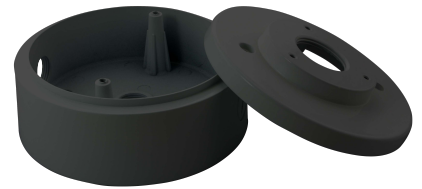

WBXCA0001

Junction Box for the W Box range of Bullet Cameras - White

- Die-cast construction
- Ideal for cable management
- Suits wall or ceiling applications

- Dimension - $\varnothing 133 \times 65.4\text{mm}$
- Weight - 800g
- Suitable for:
WBXCL804RPW, WBXCL806RPW,
WBXHDB28127P4W, WBXHDB367P4W,
WBXHDB28121P4W, WBXHDB361P4W,
WBXIB362MW, WBXIB364MW, WBXIB28122MW
& WBXIB28124MW
- Warranty - 36 Months

WBXCA0002

Junction Box for the W Box range of Bullet Cameras - Gun Metal

- Die-cast construction
- Ideal for cable management
- Suits wall or ceiling applications

- Dimension - $\varnothing 133 \times 65.4\text{mm}$
- Weight - 800g
- Suitable for:
WBXCL804RPG, WBXCL806RPG,
WBXHDB28127P4G, WBXHDB367P4G,
WBXHDB28121P4G, WBXHDB361P4G,
WBXIB362MG, WBXIB364MG,
WBXIB28122MW & WBXIB28124MW
- Warranty - 36 Months