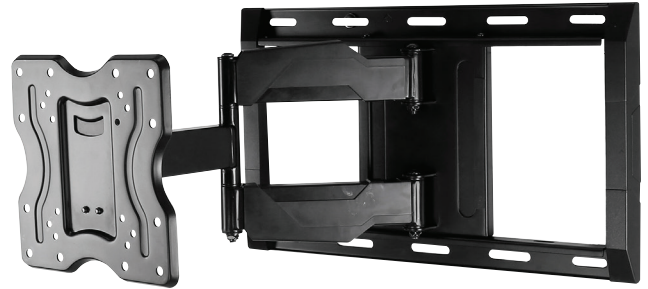

FULL MOTION LARGE TV MOUNT

0E-120AM4390
COMMERCIAL AND RESIDENTIAL
TV WALL MOUNT

Tilt, pan, swivel and pull your TV away from the wall with the 0E-120AM4390. It fits most 43–90" TVs up to 120 lbs, is easy to install and has many great features like cable management and post-installation leveling.

- FITS 43–90" UP TO 120 LBS
- OPEN FRAME PROVIDES AMPLE ROOM FOR POWER AND A/V CUTOUPS BEHIND TV
- POST-INSTALLATION LEVELING
- VESA 200 X 200 TO 600 X 400 (mm)
- TILT, PAN AND SWIVEL FOR MAXIMUM VIEWING FLEXIBILITY
- SIMPLE TO INSTALL AND USE
- EXTENDS 19" FROM WALL WHEN IN USE AND RETRACTS TO TO 3.8" WHEN NOT IN USE
- INCLUDES COMPLETE HARDWARE KIT
- WARRANTY: 60 MONTHS

PART #: 0E-120AM4390

UPC:
698833077094

LENGTH: 22.4"
WIDTH: 14.2"
HEIGHT: 3.9"
WEIGHT: 18.5 LBS

Product Certification:

FOR MORE INFORMATION,
CONTACT YOUR ADI SALES PERSON.

wboxtech.com