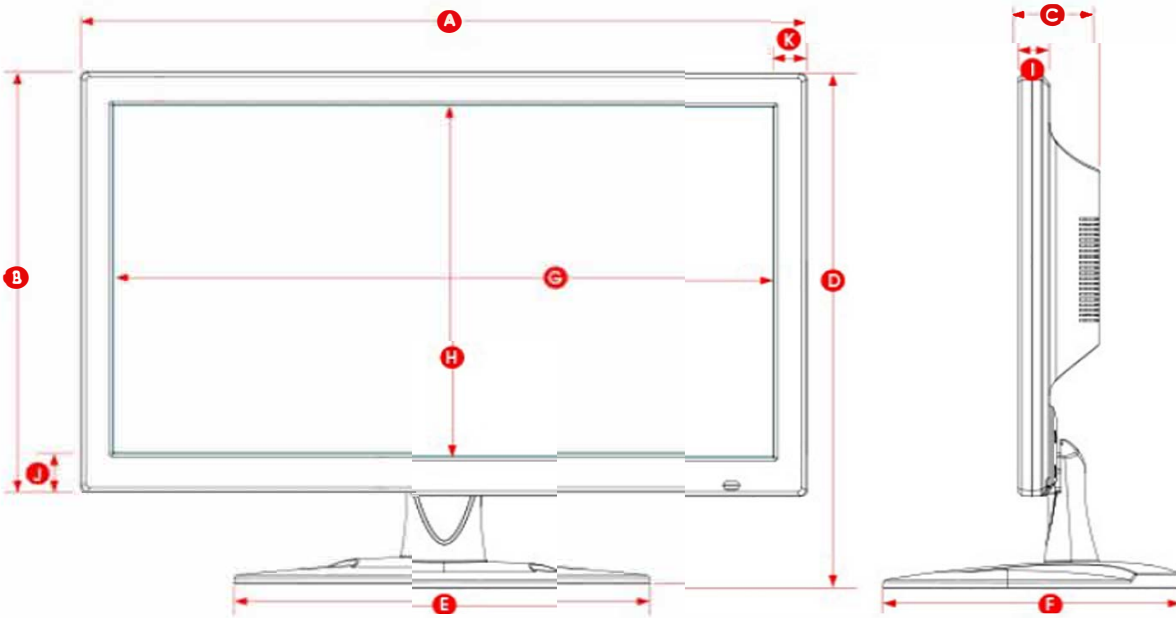

### 24" LED HD PRO-GRADE COLOUR MONITOR

This professional grade widescreen LED 24" colour monitor offers BNC, VGA & HDMI inputs. With an additional BNC looping output its versatility will allow it to work for any application. Boasting full HD 1920 x 1080p resolution this monitor will make your video come to life.

- 24" Diagonal Viewing Size
- Scale to 4:3 with the Touch of a Button
- 1920 X by 1080P Full HD Resolution
- Input, BNC, Audio, VGA, HDMI & S-Video
- Output, BNC & Audio
- Includes Audio and VGA Cables
- 2 Built-in Stereo Speakers
- 100mm x 100mm VESA Mounting Pattern
- Warranty - 30 Months

WIDTH: 577mm  
HEIGHT: 347.7mm  
DEPTH: 51.2mm  
WEIGHT: 4.3Kg

Letter	Model	WBXML1853		WBXML2153		WBXML2383	
		mm	inch	mm	inch	mm	inch
A	Width of monitor body	452.10	17.80	516.60	20.34	577.00	22.72
B	Height of monitor body	280.30	11.04	316.70	12.47	347.70	13.69
C	Depth of monitor body	50.90	2.00	51.20	2.02	51.20	2.02
D	Height of monitor on base	341.00	13.42	376.10	14.81	407.10	16.03
E	Width of base	260.00	10.23	260.00	10.23	260.00	10.23
F	Depth of base	185.00	7.28	185.00	7.28	185.00	7.28
G	Width of viewable area	422.50	16.63	477.80	18.81	531.40	20.92
H	Height of viewable area	243.10	9.57	269.30	10.60	298.90	11.77
I	Thickness of monitor	19.50	0.77	19.50	0.77	23.80	0.94
J	Bottom bezel width	20.60	0.81	25.40	1.00	38.50	1.52
K	Side bezel width	14.80	0.58	19.40	0.76	26.30	1.04