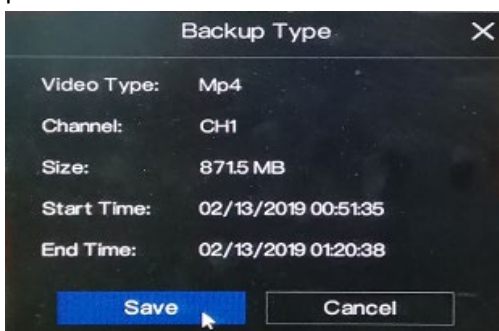

5. After selecting the specific timeframe of recording, click the icon (**End Backup**) to save the recording.

6. There will be pop-up message regarding the backup information and an option to save. Click **Save** to proceed.