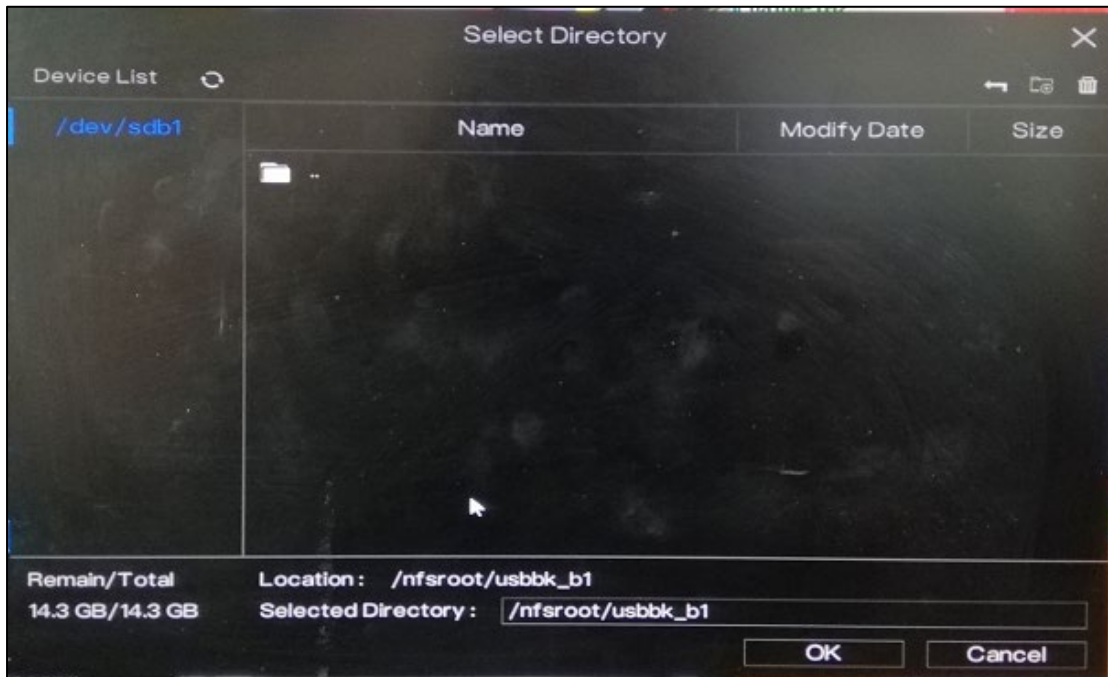

7. Select the specific folder in the USB flash drive directory and then click **OK**.