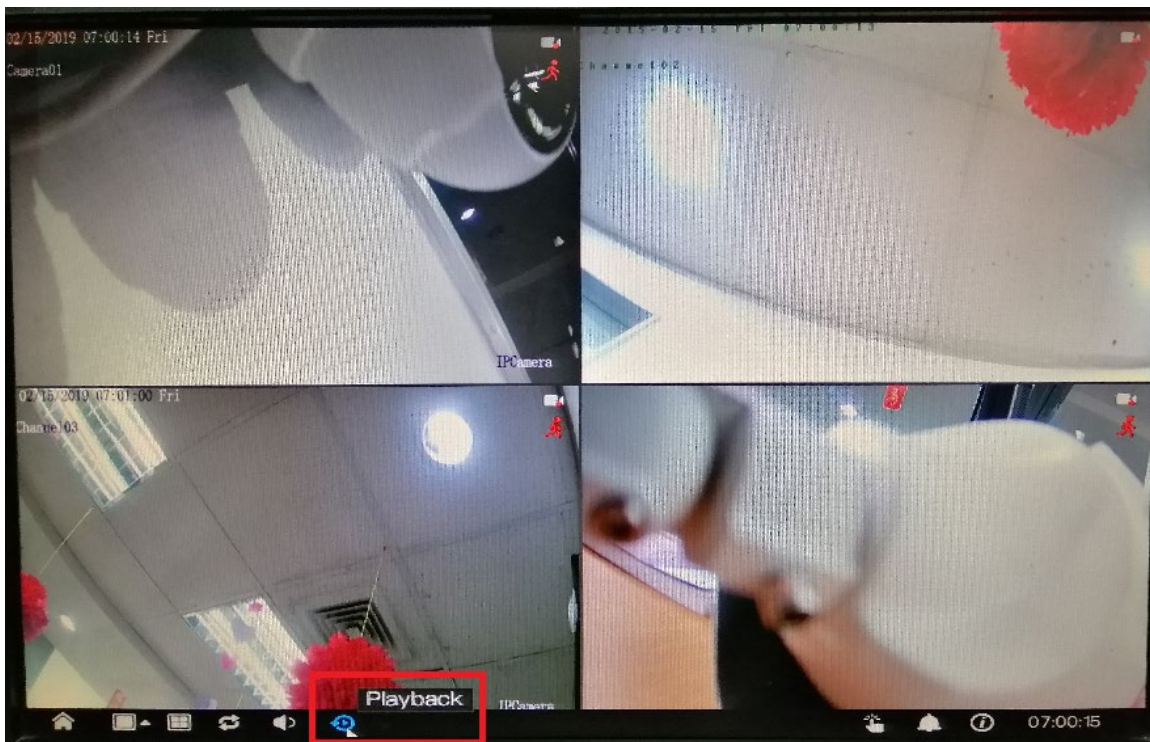

Procedure:

1. Go to the **Playback** menu on the device's GUI. It can be found on the task bar at the bottom of the screen when on live view.

2. On **Time Search**, select the specific recording that you want to back up. Select your preferred:
 - [1] Camera
 - [2] Date
 - [3] Record Type
 - [4] Time Interval
 - [5] Start Time