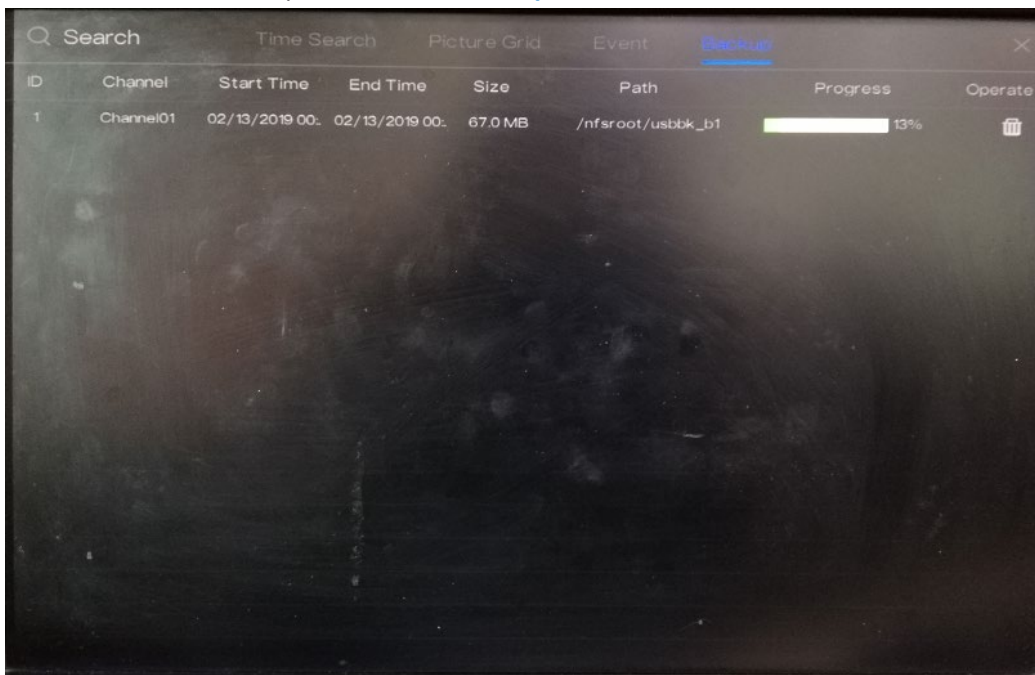

5. After selecting the specific timeframe of recording, click the  icon (**End Backup**) to save the recording.

6. There will be pop-up message regarding the backup information and an option to save. Click **Save** to proceed.

7. Select the specific folder in the USB flash drive directory and then click **OK**.

8. You can view the backup status in the **Backup** menu.

Additional Notes:

- a. You can only select one channel at time.
- b. After completing Item#7 above, you can go ahead and select other channels or other timeframe of the recordings.