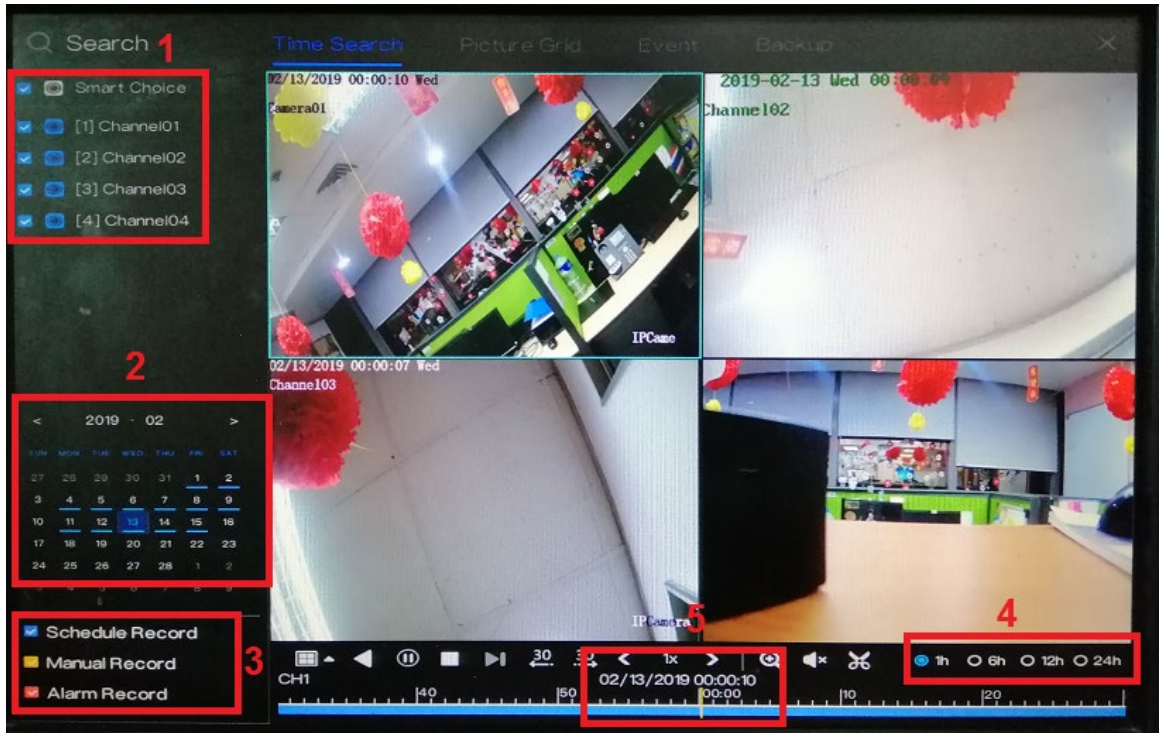

Procedure:

1. Go to the **Playback** menu on the device's GUI. It can be found on the task bar at the bottom of the screen when on live view.

2. On **Time Search**, select the specific recording that you want to back up. Select your preferred:
 - [1] Camera
 - [2] Date
 - [3] Record Type
 - [4] Time Interval
 - [5] Start Time