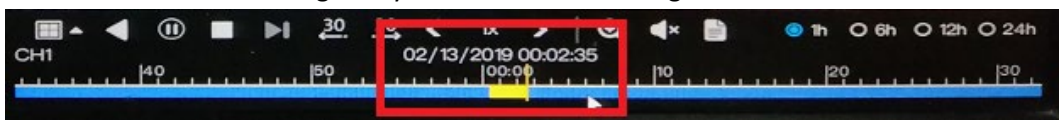

### Procedure:

1. Go to the **Playback** menu on the device's GUI. It can be found on the task bar at the bottom of the screen when on live view.

2. On **Time Search**, select the specific recording that you want to back up. Select your preferred:
  - [1] Camera
  - [2] Date
  - [3] Record Type
  - [4] Time Interval
  - [5] Start Time

3. After selecting the specific time, click the  icon (**Start Backup**) to start the backup process.

4. Drag the timeline to until when you would like to back up the recordings. The yellow bar indicates the timeframe of the recording that you will be downloading.