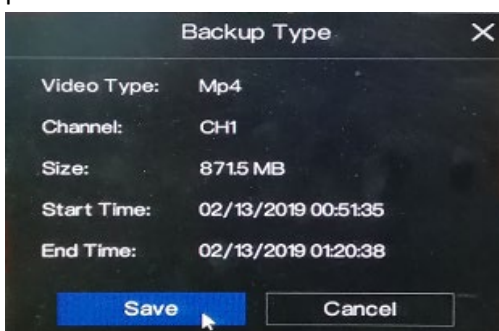

5. After selecting the specific timeframe of recording, click the (**End Backup**) icon to save the recording.

6. There will be pop-up message regarding the backup information and an option to save. Click **Save** to proceed.