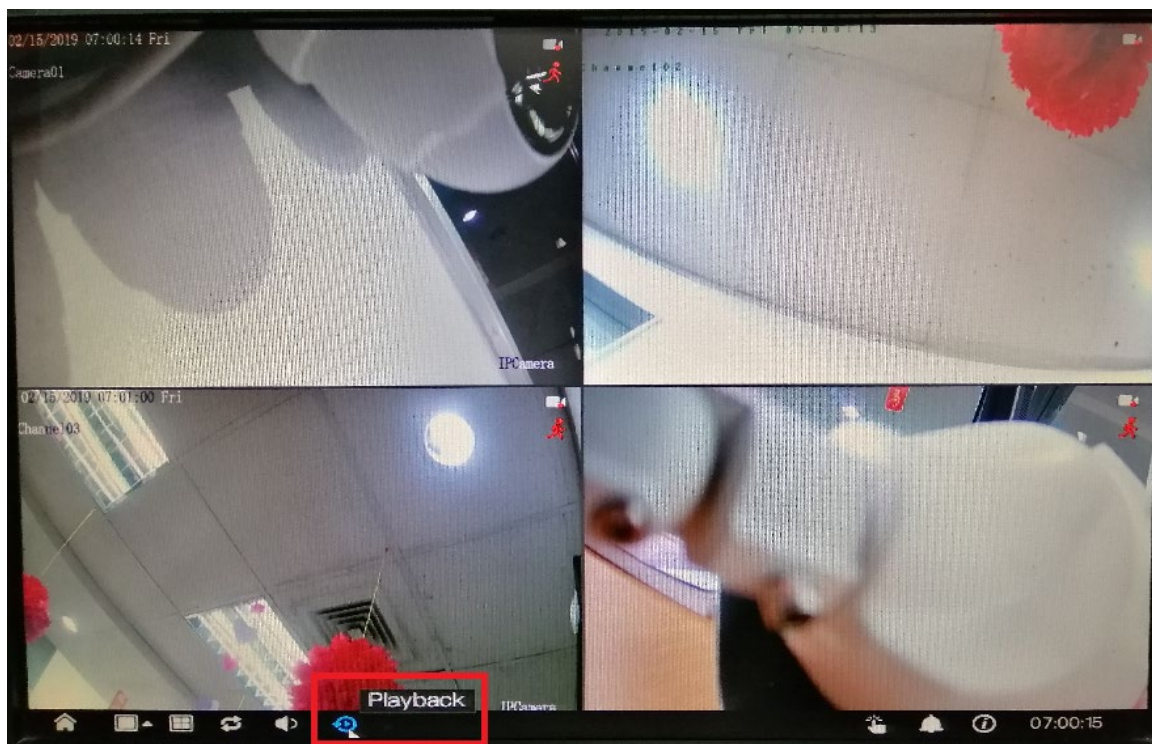

### Procedure:

1. Go to the **Playback** menu on the device's GUI. It can be found on the task bar at the bottom of the screen when on live view.

2. On **Time Search**, select the specific recording that you want to back up. Select your preferred:
  - [1] Camera
  - [2] Date
  - [3] Record Type
  - [4] Time Interval
  - [5] Start Time