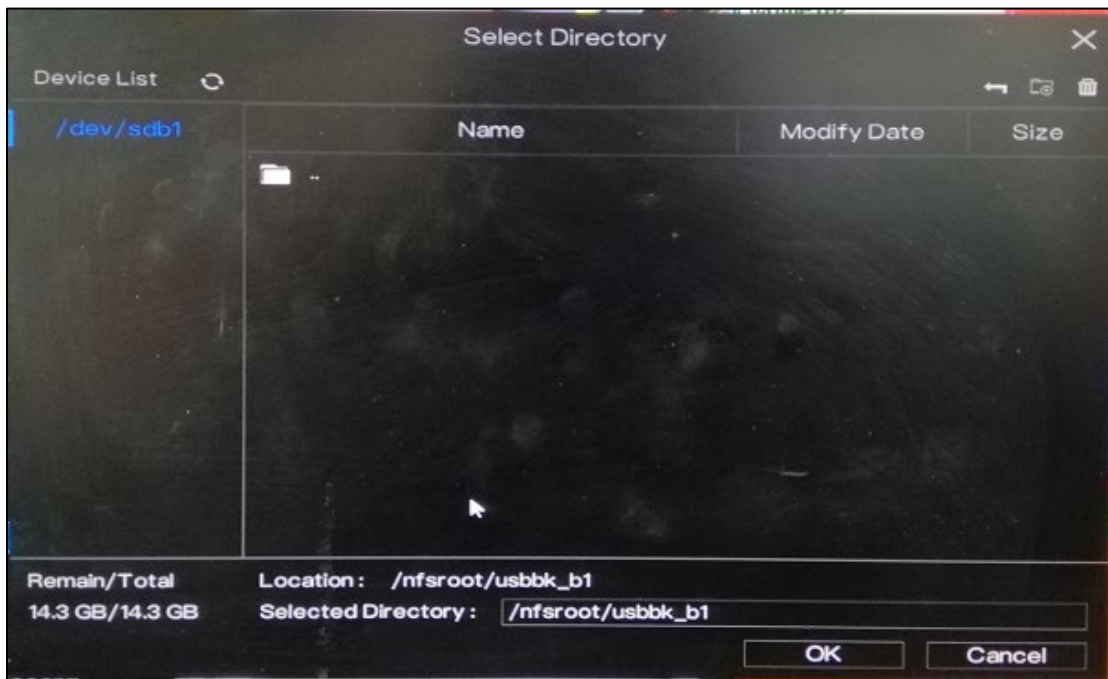

7. Select the specific folder in the USB flash drive directory and then click **OK**.