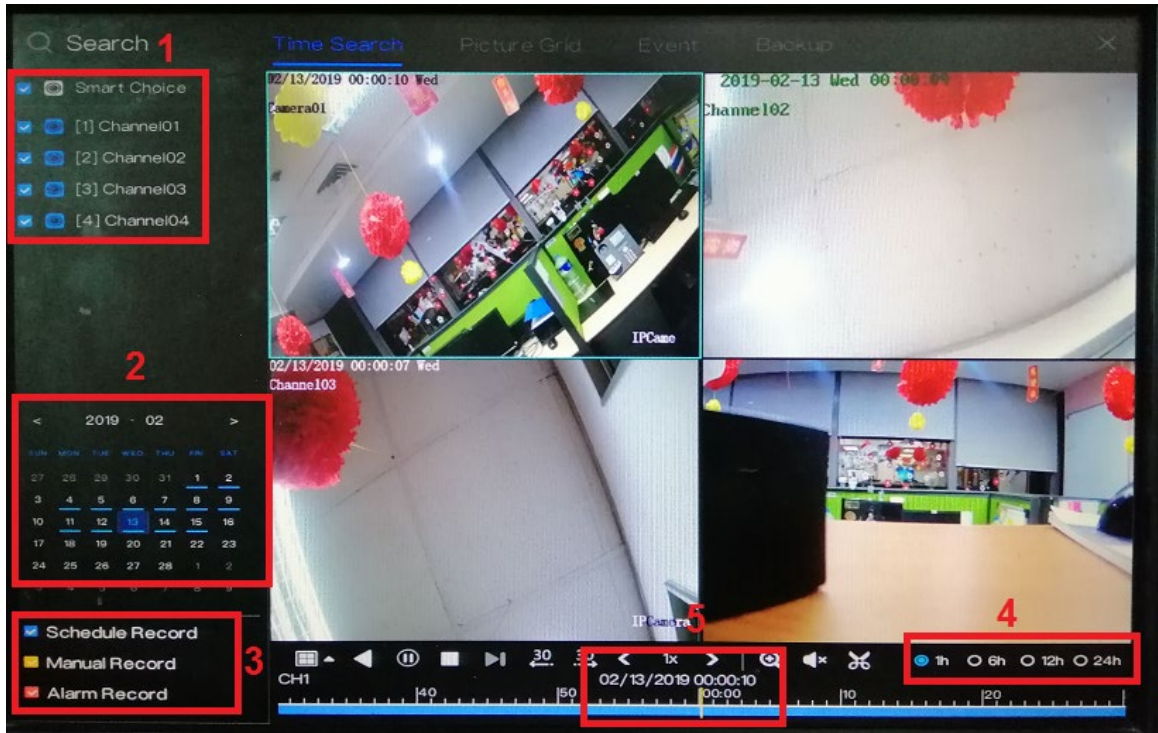

### Procedure:

1. Go to the **Playback** menu on the device's GUI. It can be found on the task bar at the bottom of the screen when on live view.

2. On **Time Search**, select the specific recording that you want to back up. Select your preferred:
  - [1] Camera
  - [2] Date
  - [3] Record Type
  - [4] Time Interval
  - [5] Start Time