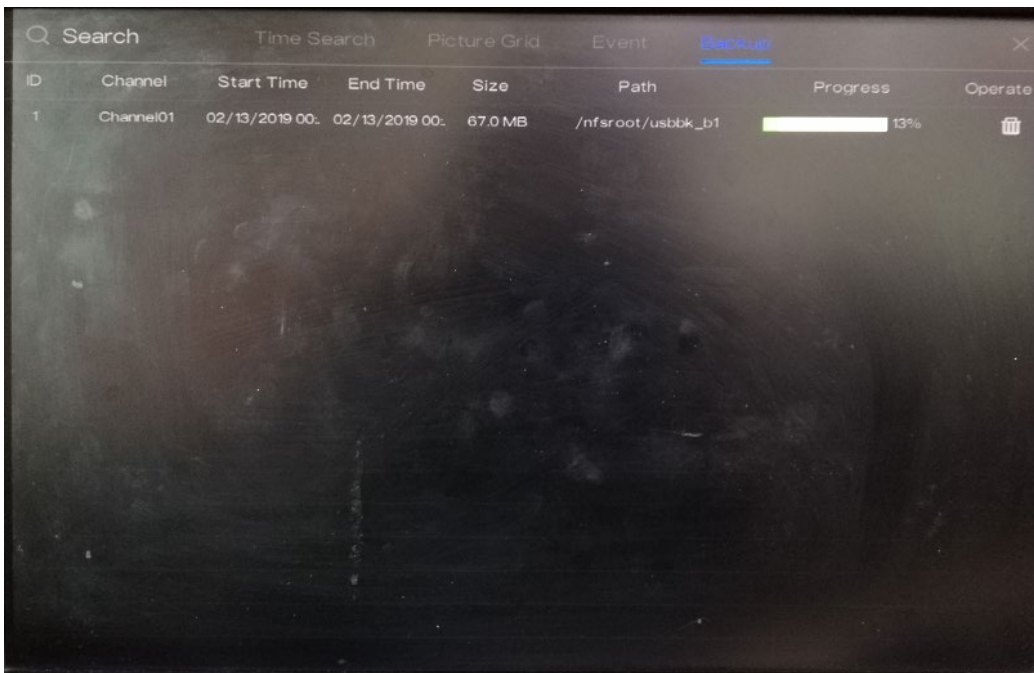

5. After selecting the specific timeframe of recording, click the  (**End Backup**) icon to save the recording.

6. There will be pop-up message regarding the backup information and an option to save. Click **Save** to proceed.

7. Select the specific folder in the USB flash drive directory and then click **OK**.

8. You can view the backup status in the **Backup** menu.

**Additional Notes:**

- a. You can only select one channel at time.
- b. After completing Item#7 above, you can go ahead and select other channels or other timeframe of the recordings.